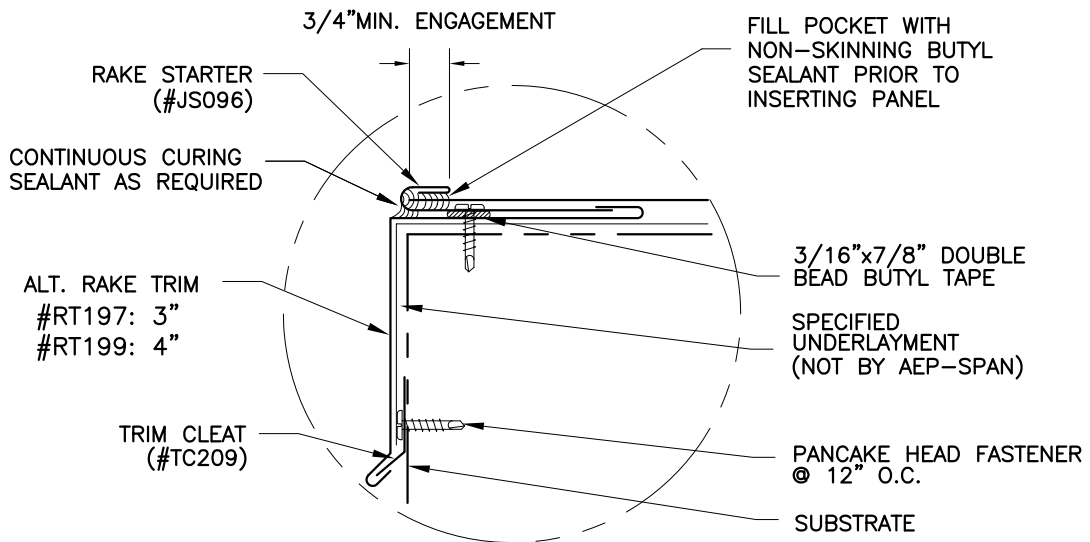

NOTE:
FIELD CUT FIRST
AND LAST PANELS
TO EQUAL WIDTH.

ALTERNATE DETAIL

SELECT SEAM
WIDE BATTEN

GABLE (RAKE)

SSWB-06